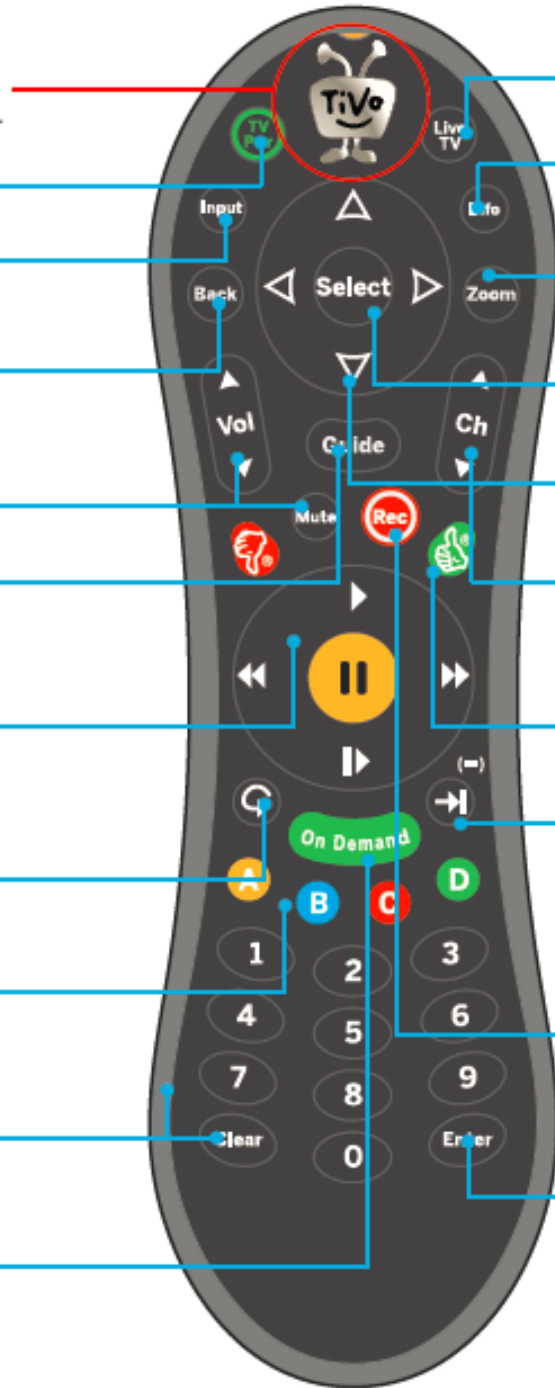

TIVO REMOTE

The **TIVO BUTTON** takes you to the TiVo Central[®] screen, the starting point for TiVo features and settings.

If programmed, **TV PWR** turns your TV on or off.

Use **INPUT** to select the input (such as a DVR, DVD player, game system) your TV displays.

BACK goes back to the previous screen (in certain apps).

If programmed, **VOLUME** and **MUTE** control the volume on your TV or AV receiver.

GUIDE takes you to the program guide, where you can find shows to watch or record.

PLAY, **PAUSE**, **REWIND**, **FAST-FORWARD** or play shows in **SLOW MOTION**. Press **Rewind** and **Fast-Foward** up to three times for three speeds.

REPLAY repeats the last 8 seconds of the show. Press and hold to jump to the beginning of a show.

LIVE TV takes you to live TV. If you're watching live TV, use it to cycle through the tuners.

INFO shows the info banner while watching live TV; press it again to make it disappear.

Use **ZOOM** to change the aspect ratio of a show or return to full-screen from the Video Window.